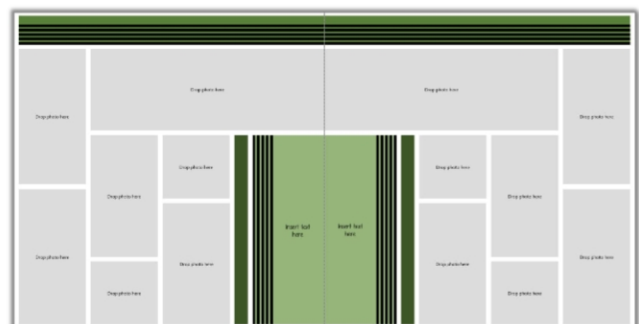

Grids N Hashes

L Page: 7po
R page: 7po

Crop Camp