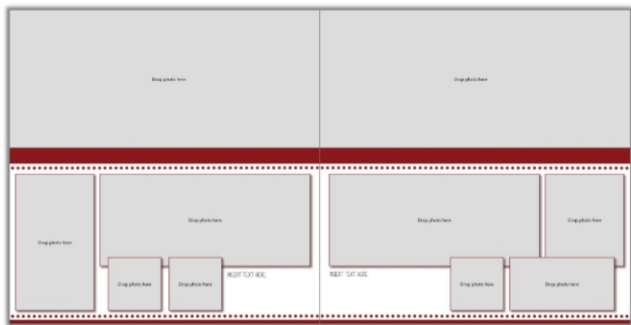

Wharf House

L Page:
12po

R page:
12po

Ghost Trees

L Page:
14po

R page:
14po

Presidio

February 2019