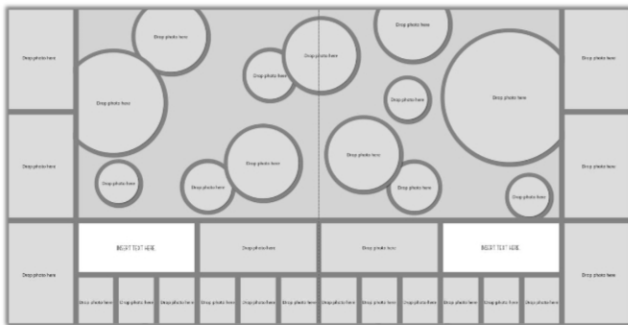

L Page:
3po

R page:
3po

Explore

1po

Open Frame Photo

August Crop Camp 2018

L Page:
16po

R page:
17po