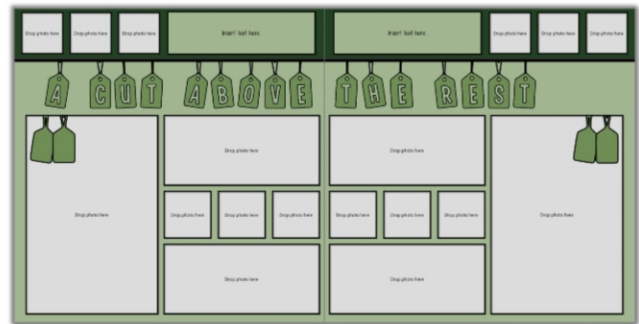

Girl Time

L Page: 9po
R page: 9po

A Cut Above